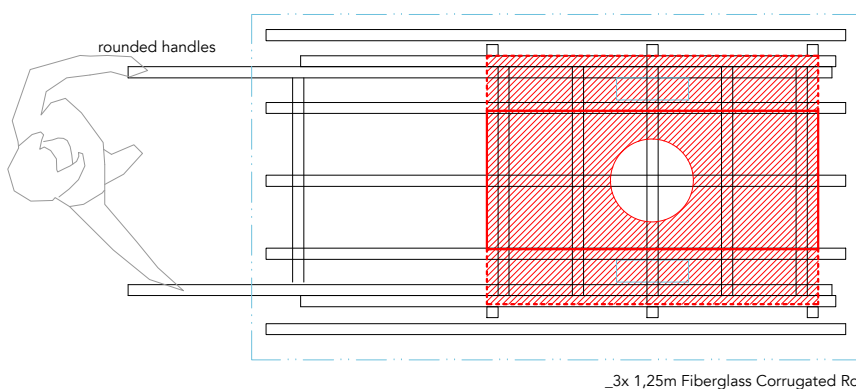

material per barrow
slat 40x40mm

side one
xxx_2500mm
xxx_1200mm
xxx_1870mm
xxx_1000mm
xxx_2x1200mm
xxx_1400mm

side two
xxx_2500mm
xxx_1200mm
xxx_1920mm
xxx_1000mm
xxx_2x1250mm
xxx_1470mm

connection
xxx_2x780
xxx_5x820mm
xxx_4x1100mm
xxx_5x2100

20 slats 2500mm

material per box

11 slats 3m
6 larger hinges
5 plugs
80mm screws
30mm screws
L_shape packaging
90mm screws (50pcs) + nuts

2x Tarrox inflatable wheel
Ø 260 mm

threaded rod M20 1m plus nuts